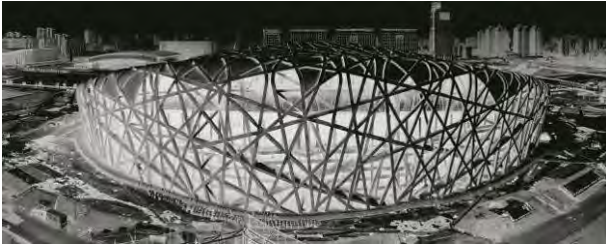

21

Shi Guorui

Bird's Nest Stadium 15 Jan 2008, 2008

Silbergelatineabzug / Gelatin silver print

137 x 343 cm

M+ Sigg Collection, Hong Kong. By donation

© Shi Guorui